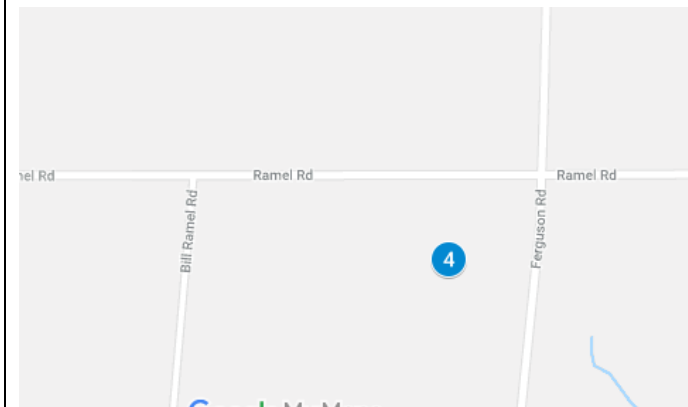

2019 Solon Springs Community Rummage Sale June 28-30
Digital map available at www.visitsolonsprings.com
Solon Springs Family Fun Days

- 1 11754 S Long Lake Rd
- 2 9281 E Maple Ave
- 3 5450 E County Rd A
- 4 12017 Ferguson Rd
- 5 9928 E Colville Rd
- 6 11425 S 1st St W
- 7 11376 S Ellen Smith Rd
- 8 10697 S Tracy Rd
- 9 9050 E Hughes Ave
- 10 Storage Facility
- 11 8682 E Baldwin Ave
- 12 9031 E Baldwin Ave
- 13 9291 E County Rd A
- 14 10919 S Stone Rd
- 15 11566 S Wright Blvd
- 16 10754 S Patterson Rd
- 17 9305 E Main St
- 18 8786 E Baldwin Ave
- 19 9240 E Main St
- 20 9011 E Hughes Ave #2
- 21 9115 E Baldwin Ave 35B
- 22 W 1st St & Hughes

The following are inset views as noted from larger map on prior page.
www.visitsolonsprings.com

Inset view 1

Inset view 2 below:

Inset view 3

Inset view 4