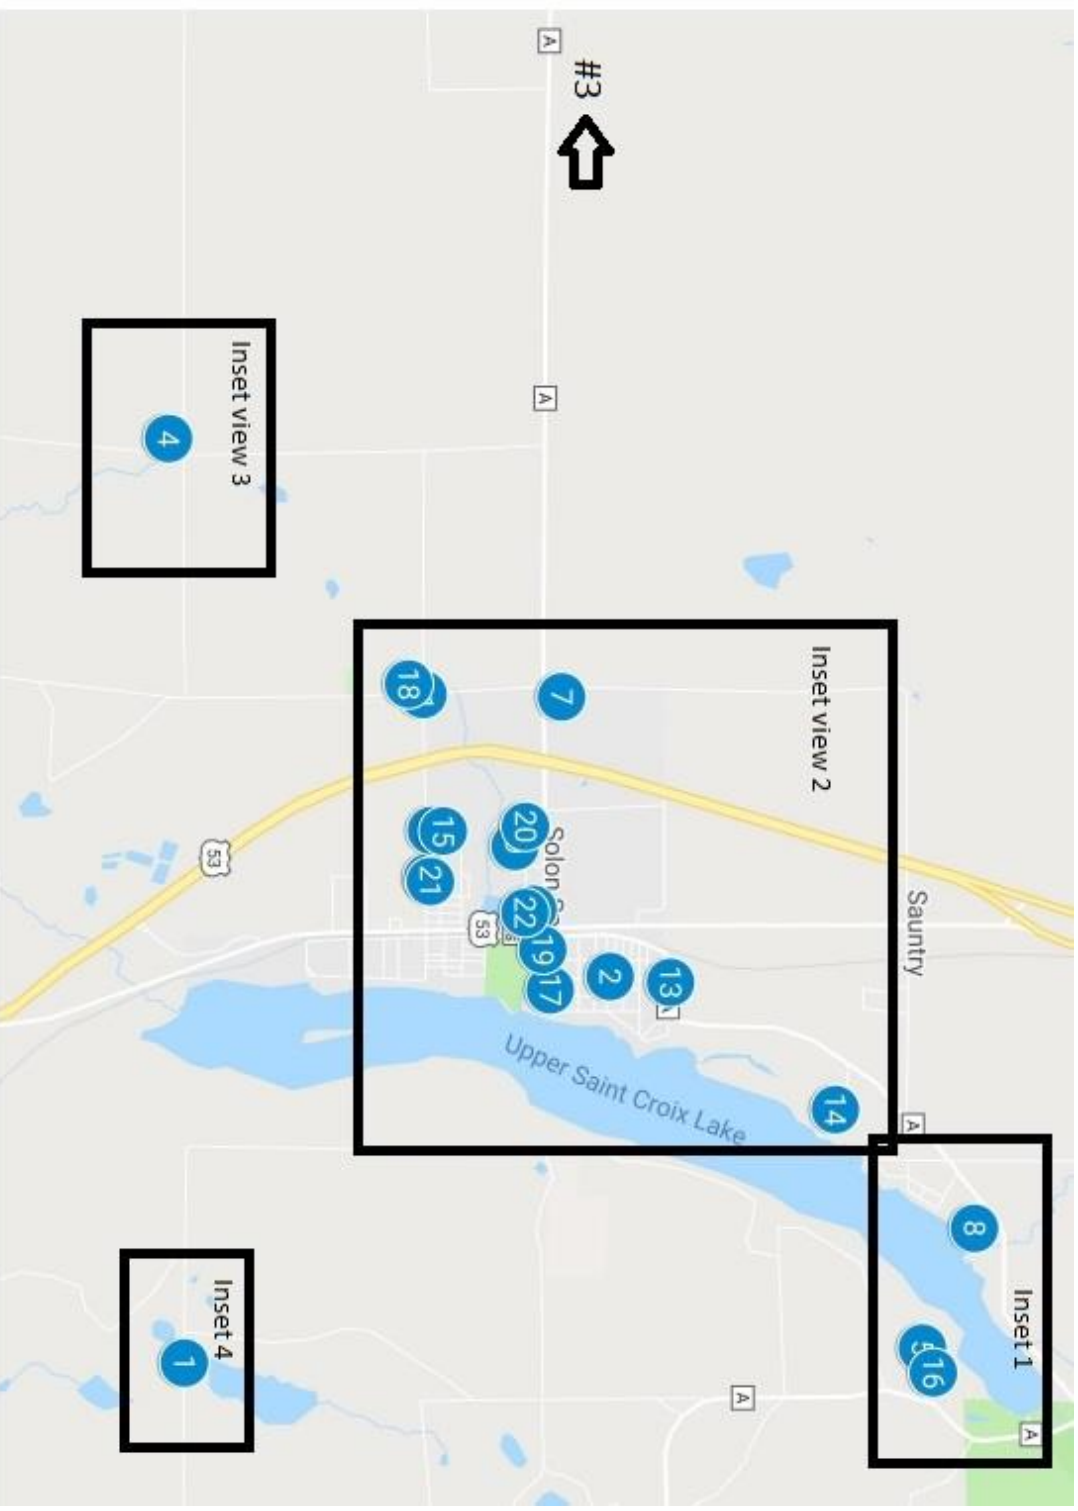

2019 Solon Springs Community Rummage Sale June 28-30
Digital map available at www.visitsolonsprings.com
Solon Springs Family Fun Days

- 1 11754 S Long Lake Rd
- 2 9281 E Maple Ave
- 3 5450 E County Rd A
- 4 12017 Ferguson Rd
- 5 9928 E Colville Rd
- 6 11425 S 1st St W
- 7 11376 S Ellen Smith Rd
- 8 10697 S Tracy Rd
- 9 9050 E Hughes Ave
- 10 Storage Facility
- 11 8682 E Baldwin Ave
- 12 9031 E Baldwin Ave
- 13 9291 E County Rd A
- 14 10919 S Stone Rd
- 15 11566 S Wright Blvd
- 16 10754 S Patterson Rd
- 17 9305 E Main St
- 18 8786 E Baldwin Ave
- 19 9240 E Main St
- 20 9011 E Hughes Ave #2
- 21 9115 E Baldwin Ave 35B
- 22 W 1st St & Hughes

The following are inset views as noted from larger map on prior page.
www.visitsolonsprings.com

Inset view 1

Inset view 2 below:

Inset view 3

Inset view 4