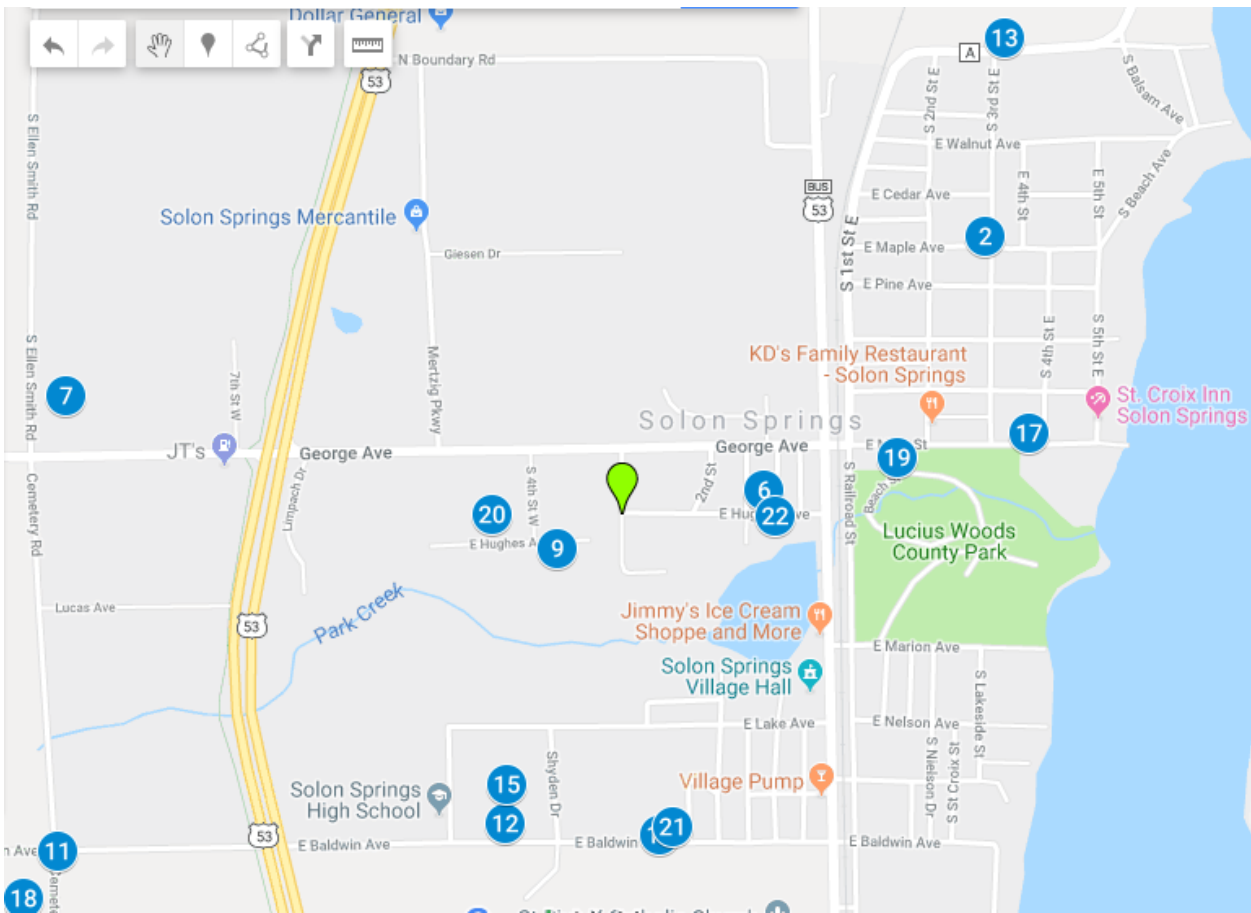

2019 Solon Springs Community Rummage Sale June 28-30
Digital map available at www.visitsolonsprings.com
Solon Springs Family Fun Days

- 1 11754 S Long Lake Rd
- 2 9281 E Maple Ave
- 3 5450 E County Rd A
- 4 12017 Ferguson Rd
- 5 9928 E Colville Rd
- 6 11425 S 1st St W
- 7 11376 S Ellen Smith Rd
- 8 10697 S Tracy Rd
- 9 9050 E Hughes Ave
- 10 Storage Facility
- 11 8682 E Baldwin Ave
- 12 9031 E Baldwin Ave
- 13 9291 E County Rd A
- 14 10919 S Stone Rd
- 15 11566 S Wright Blvd
- 16 10754 S Patterson Rd
- 17 9305 E Main St
- 18 8786 E Baldwin Ave
- 19 9240 E Main St
- 20 9011 E Hughes Ave #2
- 21 9115 E Baldwin Ave 35B
- 22 W 1st St & Hughes

The following are inset views as noted from larger map on prior page.
www.visitsolonsprings.com

Inset view 1

Inset view 2 below:

Inset view 3

Inset view 4